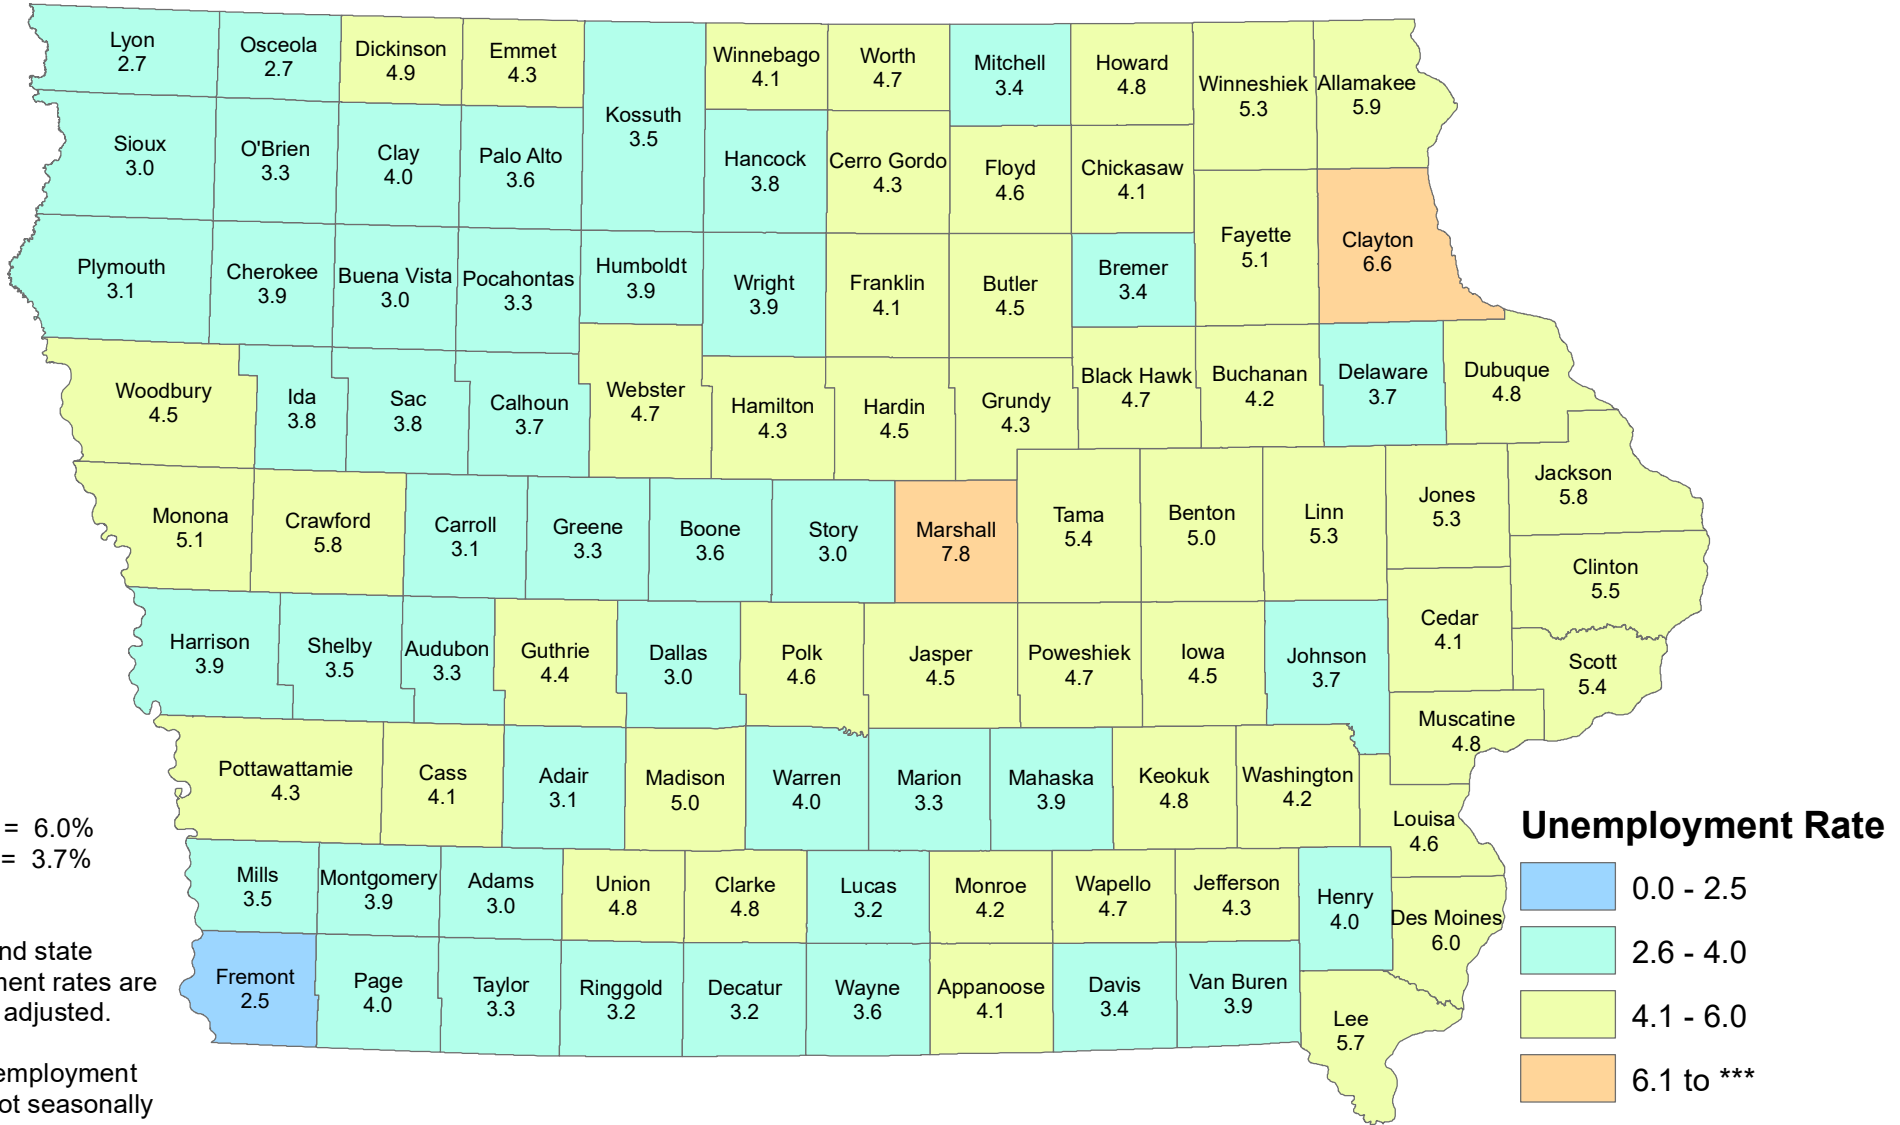

Iowa Unemployment Rates by County

March 2021

U.S. = 6.0%
Iowa = 3.7%

NOTE:
The U.S. and state unemployment rates are seasonally adjusted.

County unemployment rates are not seasonally adjusted.

Source: Labor Market Information Division, Iowa Workforce Development