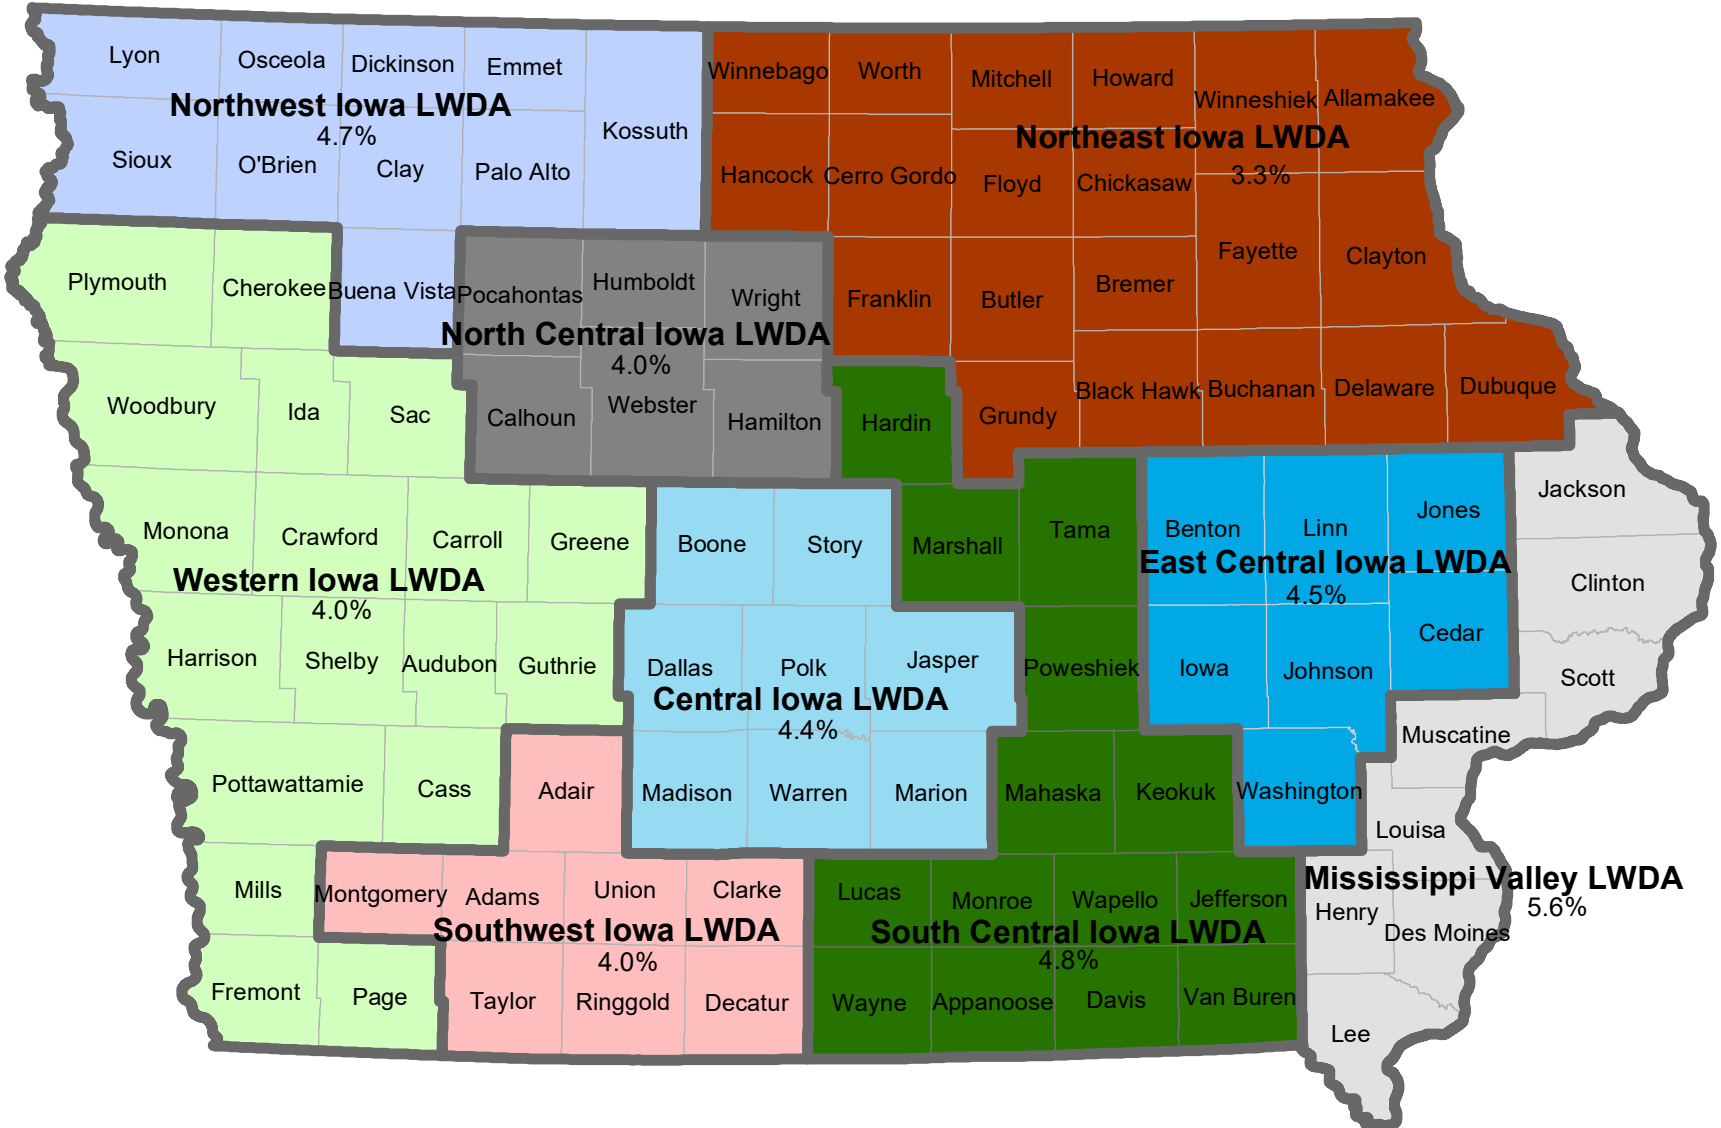

Unemployment Rates for Local Workforce Development Areas

July 2019 - June 2020

Source: Labor Market Information Division, Iowa Workforce Development